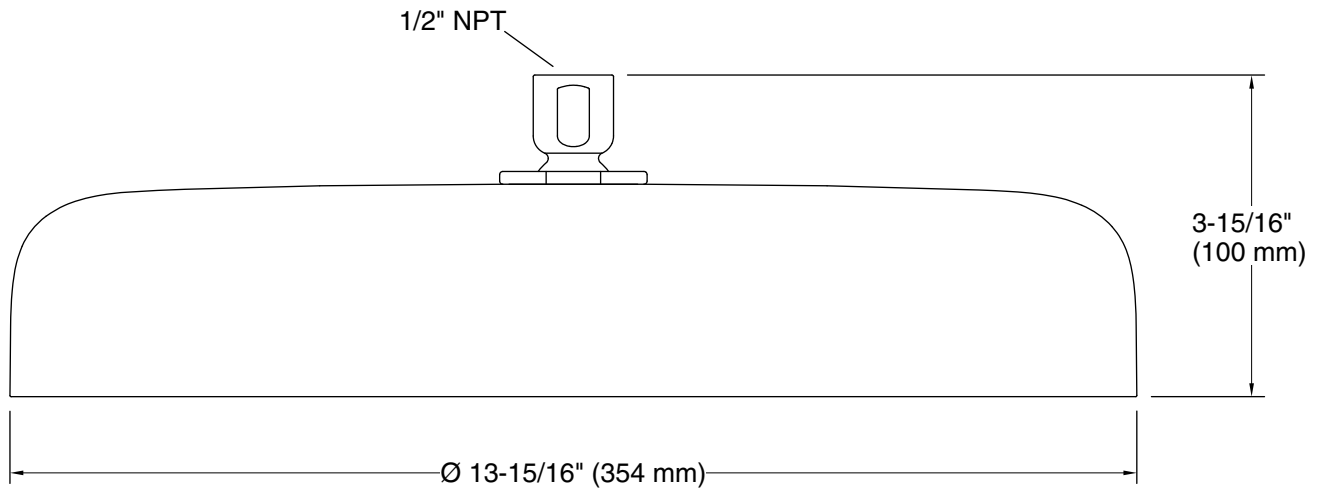

Technical Information

All product dimensions are nominal.

Showerhead/Body Spray:

Rated maximum flow: 2.5 gal/min (9.5 l/min)

flow:

Pressure: 80 psi (5.5 bar)